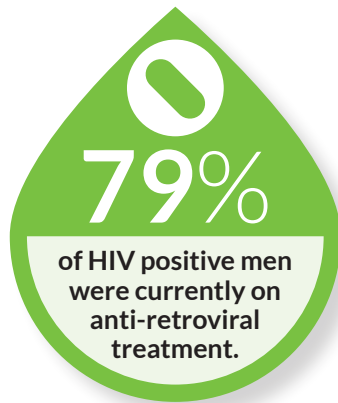

THE MISI 2015 SEXUAL HEALTH REPORT

More key community findings for the MISI 2015 survey of 3,090 men who have sex with men (MSM).

Get the full report at www.misi.ie and www.ghn.ie

PERCEPTION OF CURRENT HIV STATUS

LIVING WITH HIV

ALCOHOL AND TOBACCO