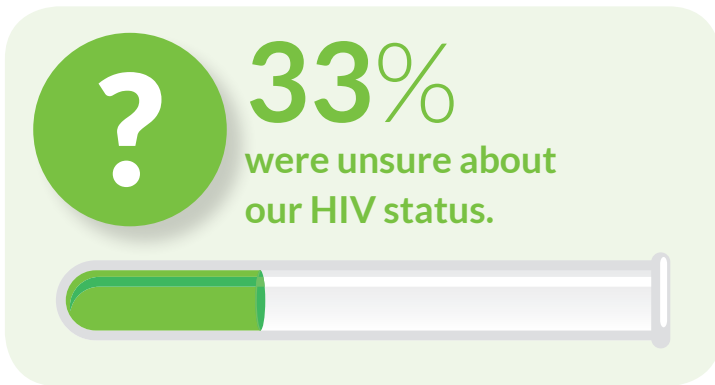

# THE MISI 2015 SEXUAL HEALTH REPORT

More key community findings for the MISI 2015 survey of 3,090 men who have sex with men (MSM).

Get the full report at [www.misi.ie](http://www.misi.ie) and [www.ghn.ie](http://www.ghn.ie)

## PERCEPTION OF CURRENT HIV STATUS