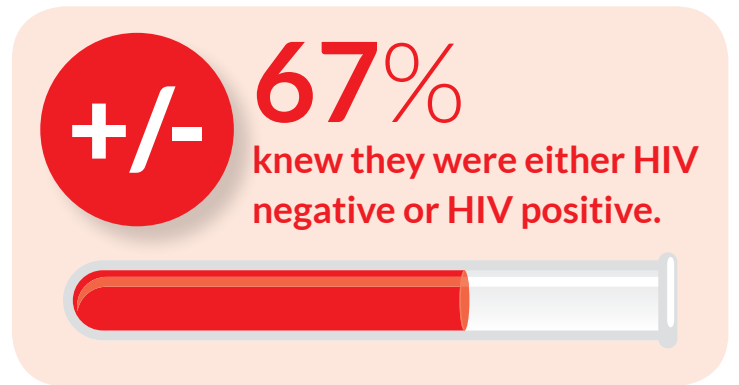

# THE MISI 2015 SEXUAL HEALTH REPORT

More key community findings for the MISI 2015 survey of 3,090 men who have sex with men (MSM).

Get the full report at [www.misi.ie](http://www.misi.ie) and [www.ghn.ie](http://www.ghn.ie)

## PERCEPTION OF CURRENT HIV STATUS