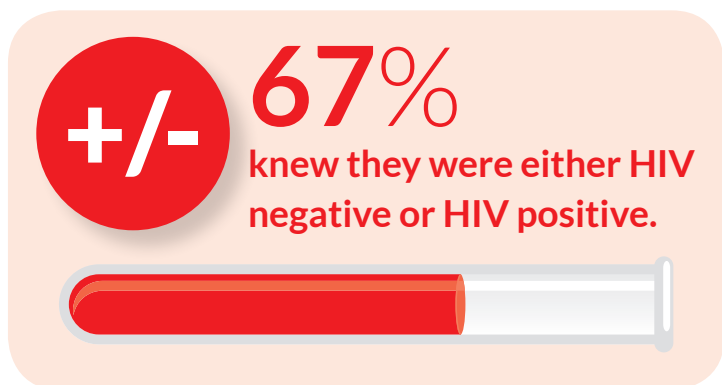

# THE MISI 2015 SEXUAL HEALTH REPORT

More key community findings for the MISI 2015 survey of 3,090 men who have sex with men (MSM).

Get the full report at [www.misi.ie](http://www.misi.ie) and [www.ghn.ie](http://www.ghn.ie)

## PERCEPTION OF CURRENT HIV STATUS