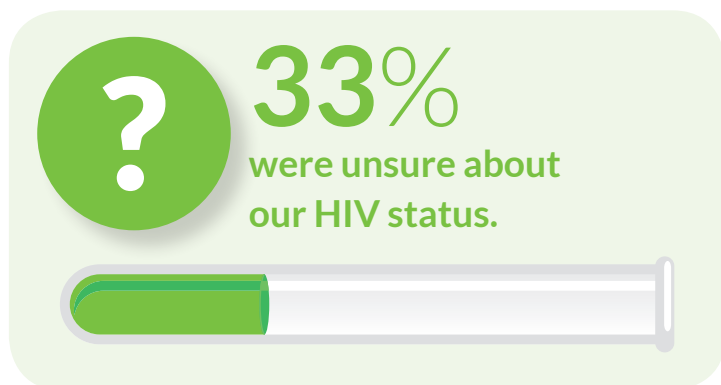

# THE MISI 2015 SEXUAL HEALTH REPORT

More key community findings for the MISI 2015 survey of 3,090 men who have sex with men (MSM).

Get the full report at [www.misi.ie](http://www.misi.ie) and [www.ghn.ie](http://www.ghn.ie)

## PERCEPTION OF CURRENT HIV STATUS