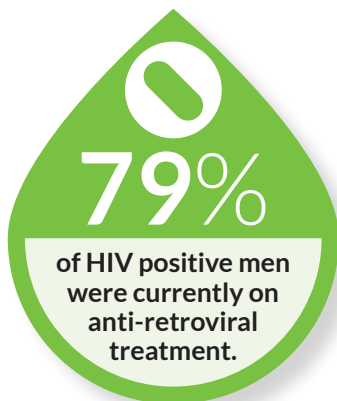

THE MISI 2015 SEXUAL HEALTH REPORT

More key community findings for the MISI 2015 survey of 3,090 men who have sex with men (MSM).

Get the full report at www.misi.ie and www.ghn.ie

PERCEPTION OF CURRENT HIV STATUS

LIVING WITH HIV

ALCOHOL AND TOBACCO